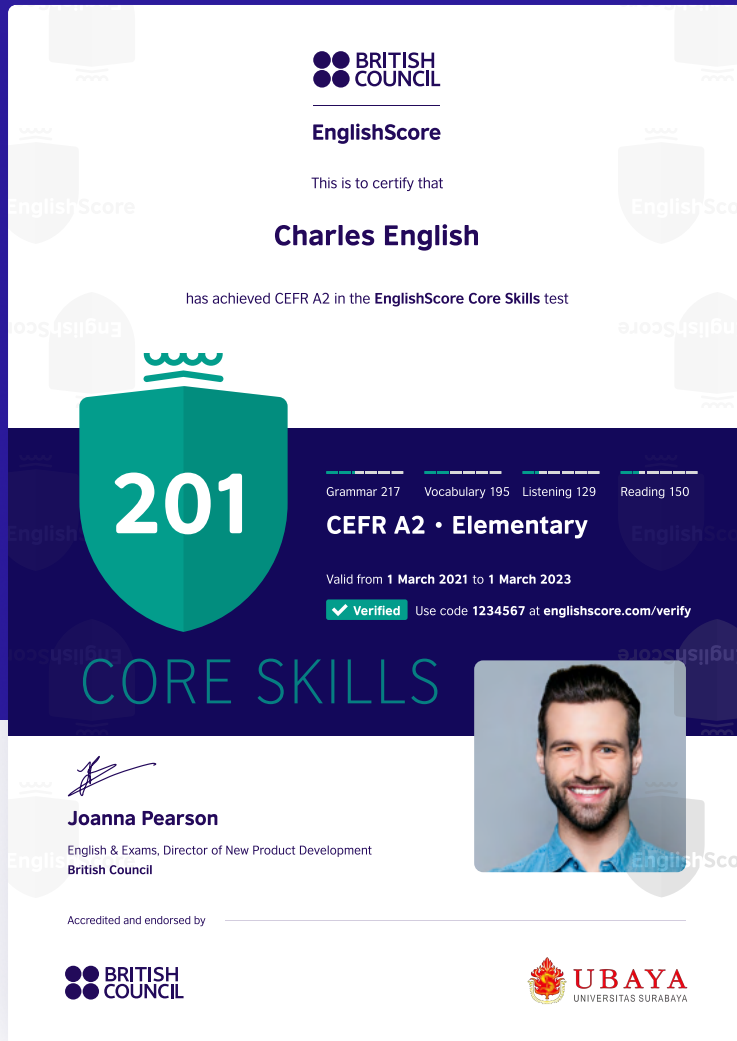

A globally recognised English Certificate

Improve student employability with a respected certificate from the British Council.

“With a qualification like EnglishScore from a reputable brand on your CV, employers are more likely to prioritise your application.”

Nyoman Widiana

Director of Human Resources,
Capella Ubud, Bali

The EnglishScore certificate

The British Council EnglishScore certificate is used as **proof of English proficiency**, awarding a CEFR level from A2 to C1.