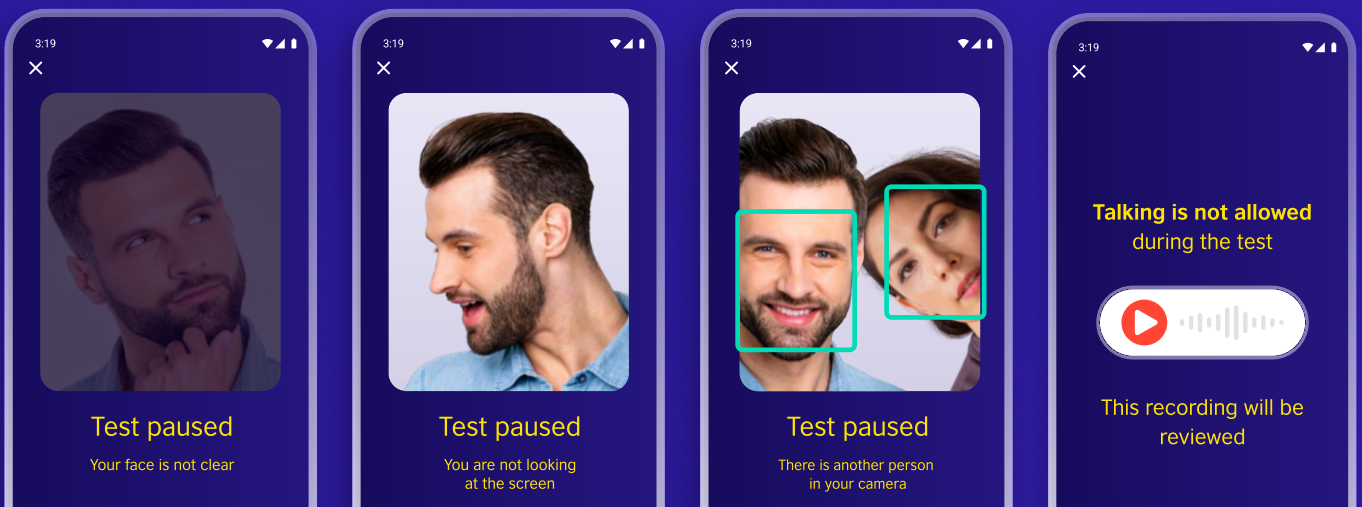

- All test results are sent to the **university's dashboard**.
- **Manage results**, review security photos taken during the test and certify test sittings.
- Fully integrated AI technology makes it easy to **validate scores**.

Secure and accurate

Remote proctoring technology

AI technology tracks facial features to verify the test-taker is alone and unassisted throughout the test.

Valid and relevant

EnglishScore's test items are stored in secure banks and a detailed analysis of each item's performance is conducted regularly to ensure that the test stays relevant and accurate.