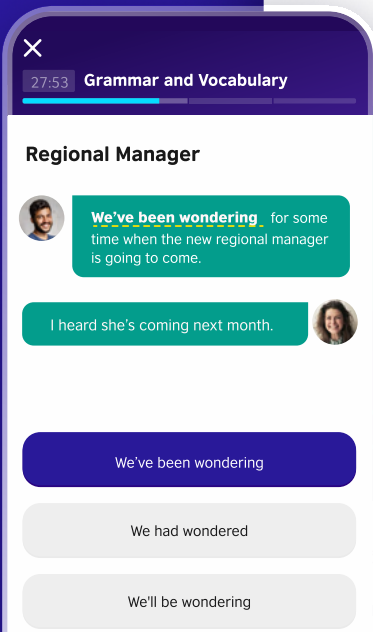

EnglishScore

The world-leading mobile English test and certificate

Grammar 217 Vocabulary 195 Listening 129 Reading 129
CEFR A2 · Elementary
Valid from 1 March 2021 to 1 March 2023
✓ Verified Use code 1234567 at englishscore.com

Over **2 million** EnglishScore tests taken every year

CORE SKILLS

Anna Pearson
Exams, Director of New Product Development

What is EnglishScore?

EnglishScore is a trusted and accurate English test and certificate from the **British Council**. The test is delivered on a mobile phone making it the world's most accessible and affordable four skills English test.